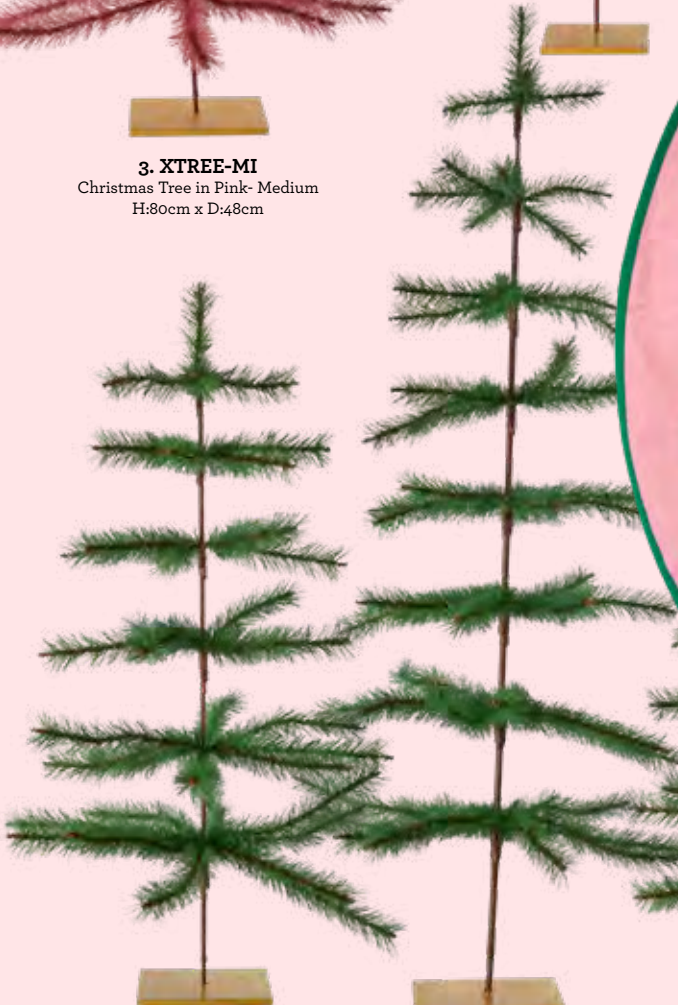

5. XTREE-LG
Christmas Tree
in Green - Large
H:120cm x D:52cm

4. XTREE-MG
Christmas Tree
in Green - Medium
H:80cm x D:48cm