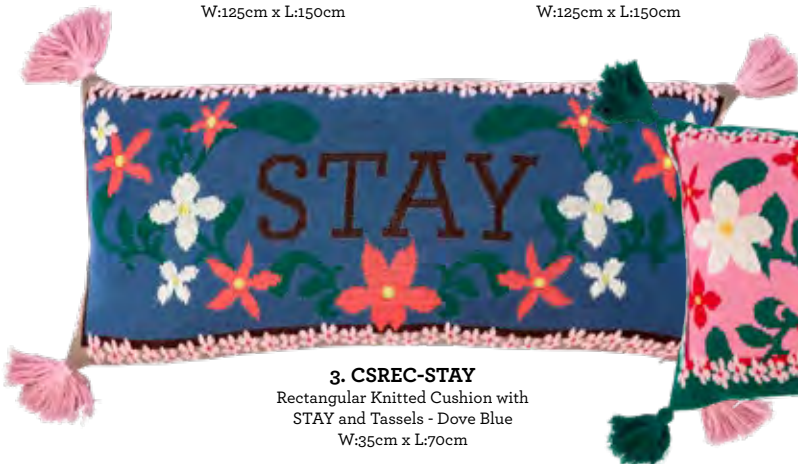

LET'S CUDDLE

1. BLCOT-FLOWSA

Knitted Blanket in Chocolate Brown with Embossed Flowers and Soft Pink Tassels
W:125cm x L:150cm

2. BLCOT-FLOWI

Knitted Blanket in Pink with Embossed Flowers and Green Tassels
W:125cm x L:150cm

3. CSREC-STAY

Rectangular Knitted Cushion with STAY and Tassels - Dove Blue
W:35cm x L:70cm

4. CSREC-SWANS

Rectangular Knitted Cushion with Swans and Tassels - Pink
W:35cm x L:70cm

♥ Knitted blankets with embroidered details