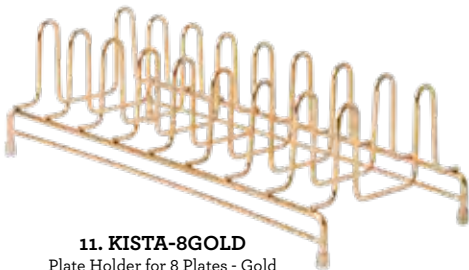

11. KISTA-8GOLD
Plate Holder for 8 Plates - Gold
H:11cm x W:15cm x L:34cm