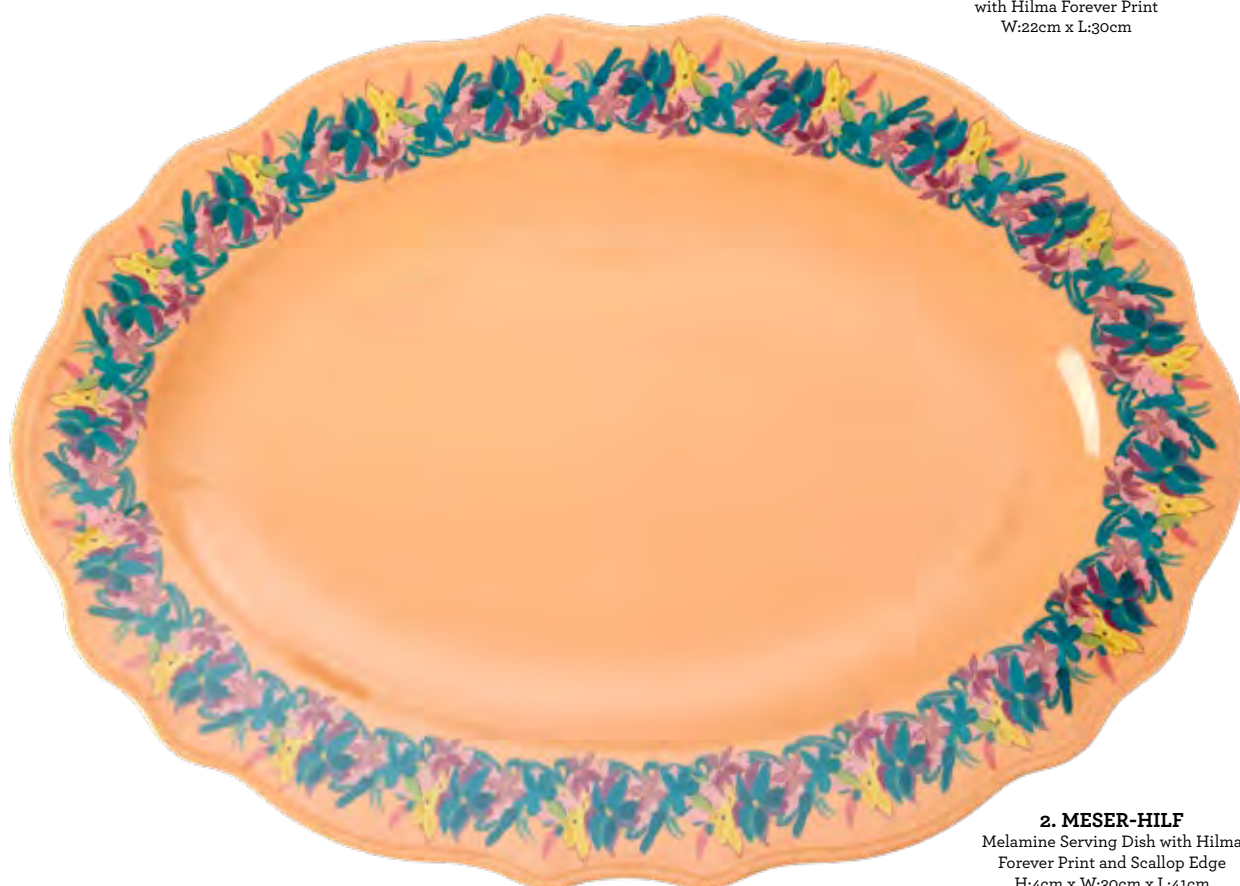

2. MESER-HILF
Melamine Serving Dish with Hilma
Forever Print and Scallop Edge
H:4cm x W:30cm x L:41cm