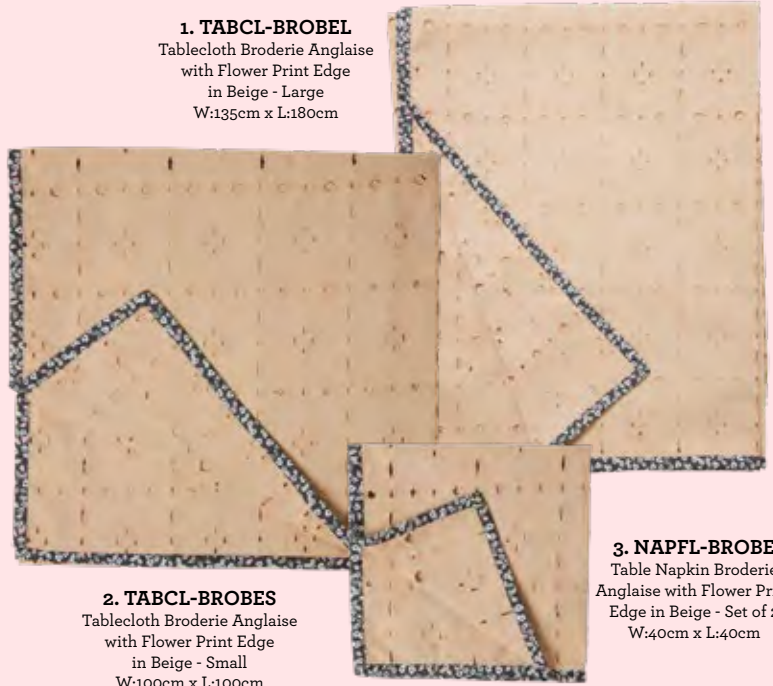

1. BGPLA-EMBR
Recycled Plastic Shopping Bag with Embroidered Flower Stripes
H:40cm x W:40cm

2. BGPLA-POWER
Recycled Plastic Shopping Bag with Blue and White Stripes
H:40cm x W:40cm

3. BGPLA-HAPPY
Recycled Plastic Shopping Bag with Blue and Purple Stripes
H:40cm x W:40cm

4. POPLA-HAPPY
Recycled Plastic Pouch Bag with Blue and Purple Stripes
H:20cm x W:28cm

5. POPLA-EMBR
Recycled Plastic Pouch Bag with Green and Pink Stripes
H:20cm x W:28cm

MADE FROM
RECYCLED MATERIALS

POWER

IT'S ALWAYS WINE O'CLOCK SOME- WHERE

1. TABCL-BROBEL
Tablecloth Broderie Anglaise
with Flower Print Edge
in Beige - Large
W:135cm x L:180cm

2. TABCL-BROBES
Tablecloth Broderie Anglaise
with Flower Print Edge
in Beige - Small
W:100cm x L:100cm

3. NAPFL-BROBE
Table Napkin Broderie
Anglaise with Flower Print
Edge in Beige - Set of 2
W:40cm x L:40cm

4. TABCL-BROSIL
Tablecloth Broderie Anglaise
with Flower Print Edge
in Pink - Large
W:135cm x L:180cm