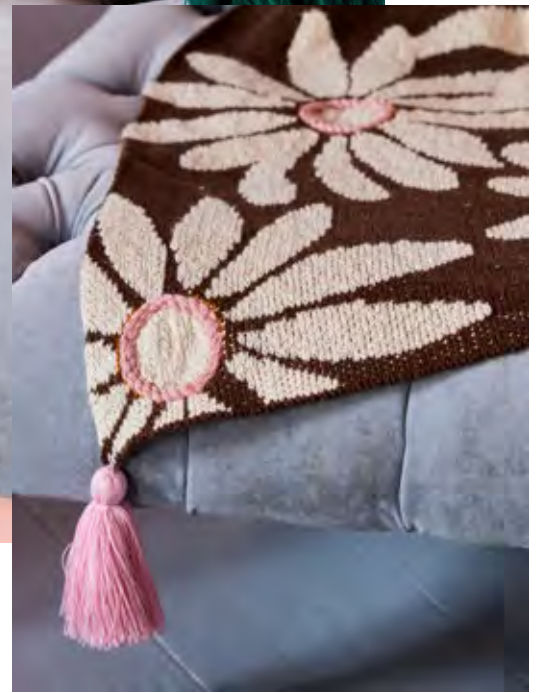

3. CSREC-STAY

Rectangular Knitted Cushion with STAY and Tassels - Dove Blue
W:35cm x L:70cm

4. CSREC-SWANS

Rectangular Knitted Cushion with Swans and Tassels - Pink
W:35cm x L:70cm

♥ Knitted blankets with embroidered details