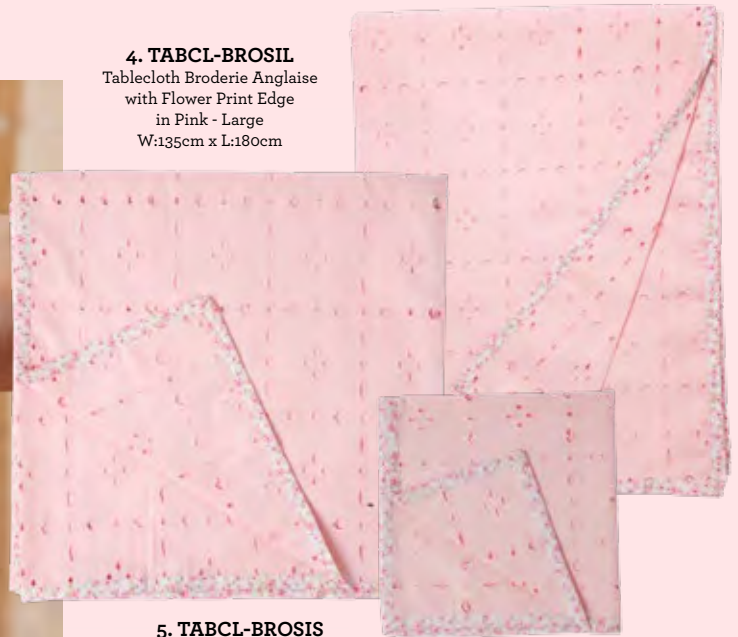

IT'S ALWAYS WINE O'CLOCK SOME- WHERE

1. TABCL-BROBEL
Tablecloth Broderie Anglaise
with Flower Print Edge
in Beige - Large
W:135cm x L:180cm

2. TABCL-BROBES
Tablecloth Broderie Anglaise
with Flower Print Edge
in Beige - Small
W:100cm x L:100cm

3. NAPFL-BROBE
Table Napkin Broderie
Anglaise with Flower Print
Edge in Beige - Set of 2
W:40cm x L:40cm

4. TABCL-BROSIL
Tablecloth Broderie Anglaise
with Flower Print Edge
in Pink - Large
W:135cm x L:180cm