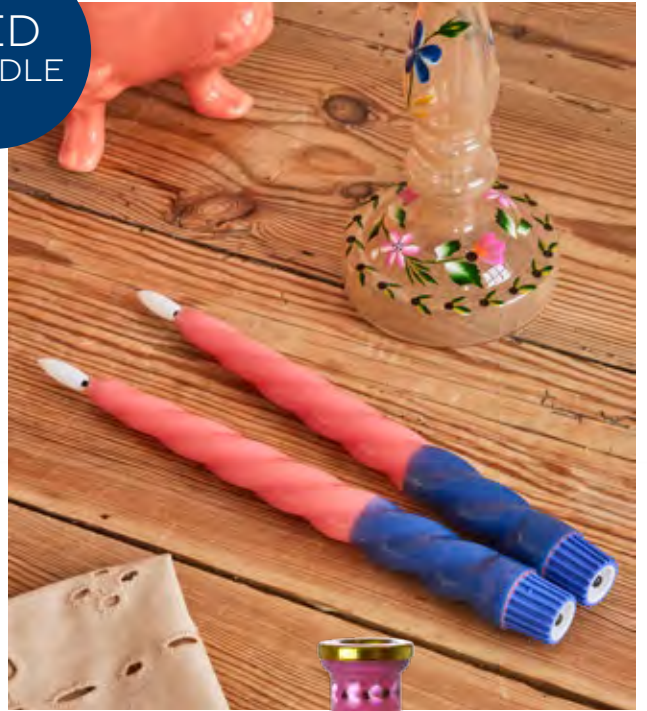

4. CDHOL-PALM
Metal Pillar Candleholder Golden Palm Tree Shaped
H:16cm x D:12cm