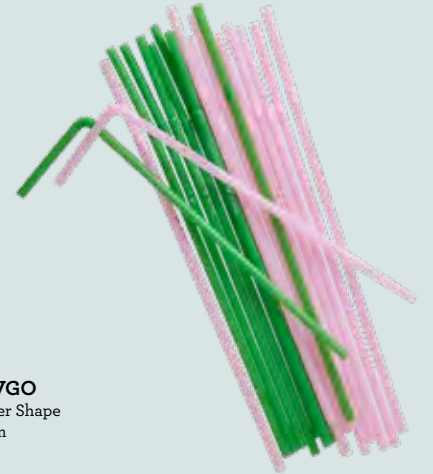

5. STRAW-XC
PLA Straw in 2 Asst. Colors
'I'm Not Plastic' Wording - 24 pcs
H:30cm x W:9cm x D:0.5cm