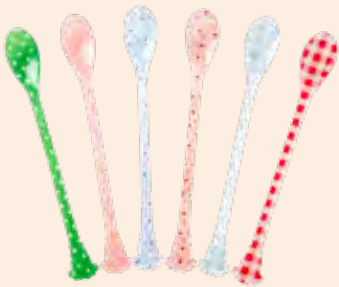

1. ACSPO-LPH4XC
Acrylic Latte Spoons in 6 Asst.
Printed Fabric
W:3cm x L:23cm